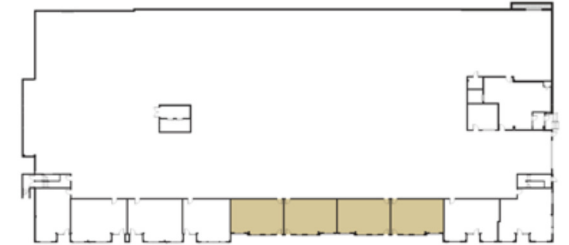

mississippi

3 bedroom / 3 bath
1,521 square feet

level 1 (2-story)

Lower Level

Upper Level

Mill & Main Leasing Center

501 Main St SE

612.843.5555