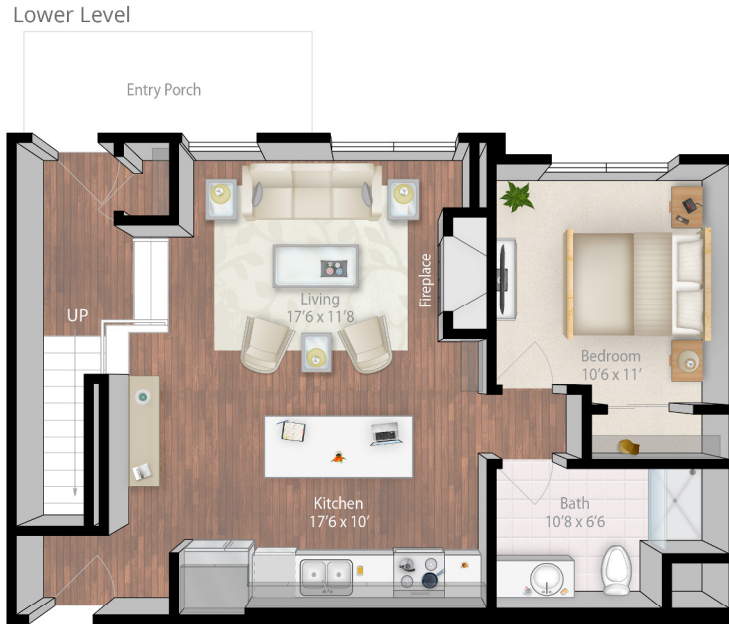

mississippi

3 bedroom / 3 bath
1,521 square feet

level 1 (2-story)

Upper Level

Mill & Main Leasing Center

501 Main St SE

612.843.5555

millandmain.com